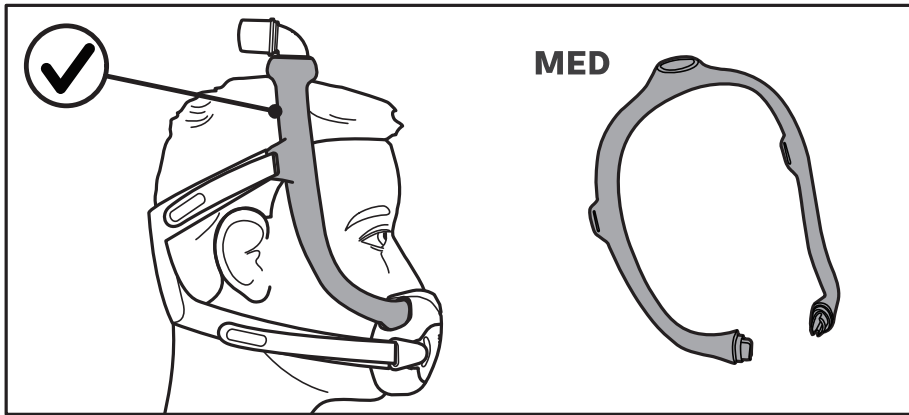

## Mask Frame Sizing

- Medium (MED) frame - 20" in length
- Small (SM) frame - 19" in length
- Large (LG) frame - 22" in length

The medium (MED) mask frame will comfortably fit most faces. If the MED frame does not fit your face, contact your healthcare provider to see if a small (SM) or large (LG) mask frame would better suit your needs.

**\* Tip:** If the mask frame falls backward and is too close to your ears you may need a smaller mask frame.