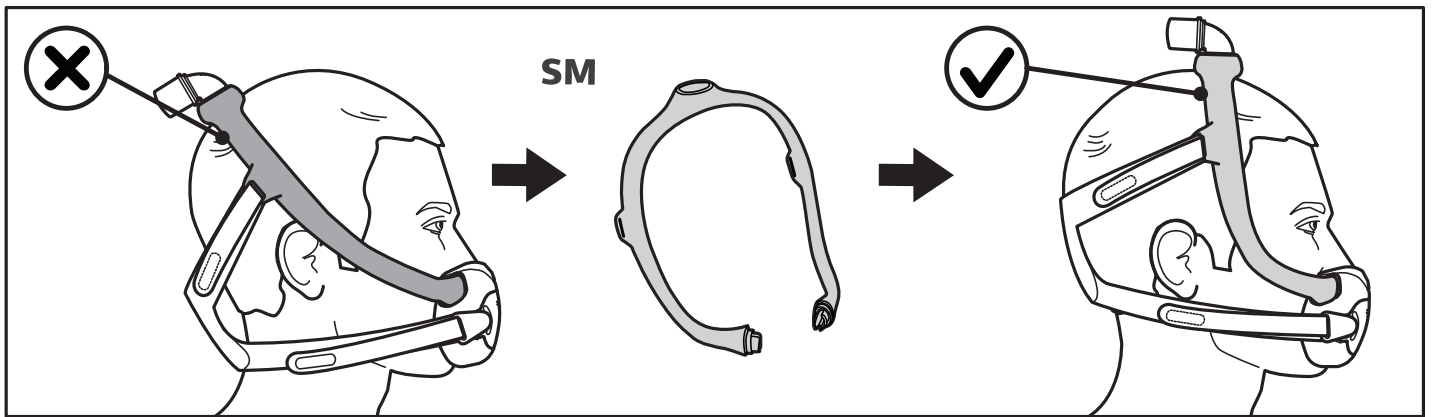

## Mask Frame Sizing

- Medium (MED) frame - 20" in length
- Small (SM) frame - 19" in length
- Large (LG) frame - 22" in length

The medium (MED) mask frame will comfortably fit most faces. If the MED frame does not fit your face, contact your healthcare provider to see if a small (SM) or large (LG) mask frame would better suit your needs.

**\* Tip:** If the mask frame falls backward and is too close to your ears you may need a smaller mask frame.