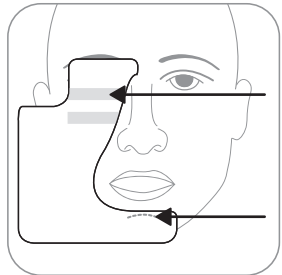

PHILIPS
RESPIRONICS

1090204 [1090224] L

1090203 [1090223] M

1090202 [1090222] S
RS 1090201 [1090221]

RS 1090200 [1090220] P

REF DOM [INT]

www.philips.com/masks

Amara | FULL FACE MASK SIZING GAUGE REF 1090299

Die cut